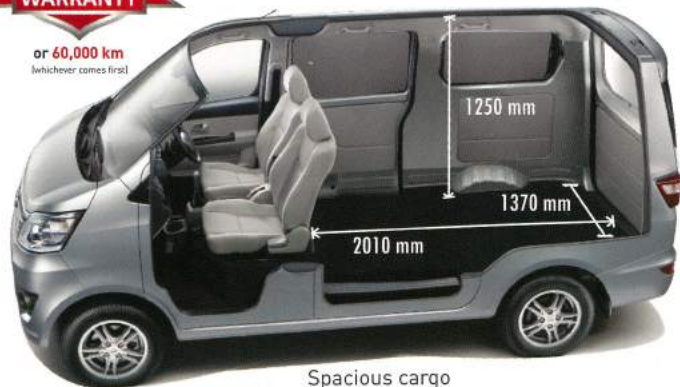

or 60,000 km
whichever comes first

Spacious cargo
for more loads.

Modern and well-equipped
cabin for everyday driving.

New DOHC engine 1.2L
equivalent to 1.5L power output.

SPECIFICATIONS

Product Specification	Model	SC5027XXYA4	
		PANEL VAN (2 SEATS)	SEMI PANEL VAN (5 SEATS)
		E2DH1	H2KH1
Basic Parameter	Overall Length / Width / Height (mm)	3980 / 1620 / 1890	
	Cargo Length / Width / Height (mm)	2010 / 1370 / 1250	1110 / 1370 / 1250
	Curb weight (kg)	1100	1115
	Payload(kg)	500	290
	Gross vehicle weight (kg)	1730	
	Wheelbase (mm)	2560	
	Track (front/rear)	1360 / 1360	
Performance Parameter	Engine code	JL473Q	
	Emission	Euro IV	
	Displacement (mL)	1244	
	Max. power (kW)	72	
	Max. torque(Nm)	120	
	Fuel consumption (L/100km)	6.5	
	Transmission	5MT	
	Suspension(Front/Rear)	Macpherson independent /Leaf spring dependent suspension	
	Brakes	Front disc/rear drum (with vacuum booster)	
	Size of tire	165/70R14LT	